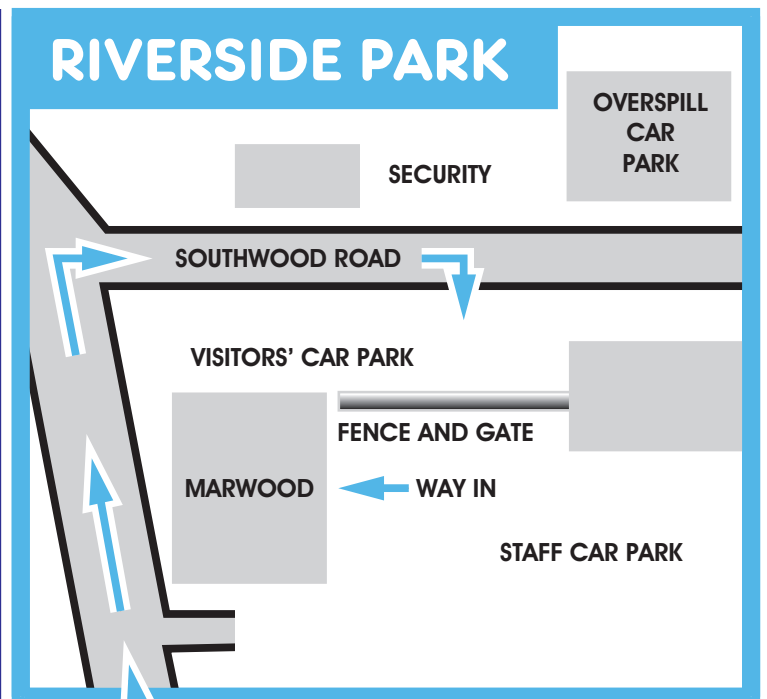

At the roundabout, take the third exit into Southwood Road.

As the road bends, turn right into Riverside Park. The visitors' car park is on your right, opposite the white security building. There is overspill parking ahead on the left.

Turn right at traffic lights signposted for Wirral International Business Park into Old Hall Road.

At the roundabout, take the third exit into Riverwood Road.

On the bend, turn right into Southwood Road and Riverside Park. The visitors' car park is on your right, opposite the white security building. There is overspill parking ahead on the left.

Go to the gate in the chain link fence and buzz to be admitted. Once on site, head for the building on the right which we share with Lees Lloyd Whitley solicitors. A member of the ChaMPs team will meet you inside.

## RIVERSIDE PARK by rail and road

ROAD FROM ROUNDABOUT